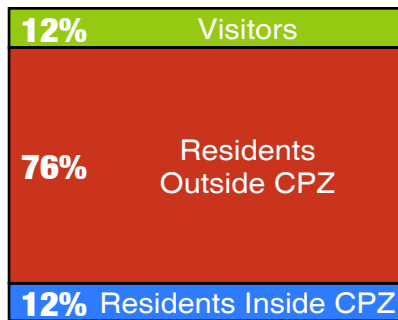

Virtual Parking Permits In Force

Nine months ago the Council started rolling out virtual parking permits for residents, and this will soon be completed.

This means that cars can be legally parked in a controlled parking zone without displaying a permit. Instead all registration numbers are stored electronically and are checked automatically as enforcement officers patrol the streets.

If you have doubts about a parked car in a CPZ, you can report this to the Control group on 0845 331 2392, option 3.

Liberal Democrats: Fighting for you. Every month, every year. Not just at election time.

Have Your Say

Anything we can do to help?

Name:

Address:

Email:

Tel:

I can help by delivering leaflets for the local Lib Dems ☐

I would like to know more about the Lib Dems ☐

Return to:

Chapel End Focus Team
1A Palmerston Road
E17 9PQ

If you return this form the Liberal Democrats may use the information you have provided to contact you from time to time about issues we think you may find of interest. Some of the contacts may be automated. You can opt out of some or all contacts at any time by contacting us.

Your Chapel End Focus Team

James Goodman

✉ james.goodman@talktalk.net

Sean Meiszner

✉ sean.meiszner@hotmail.com

Tulat Raja

✉ tulat.raja@googlemail.com

STRONGER ECONOMY. FAIRER SOCIETY.