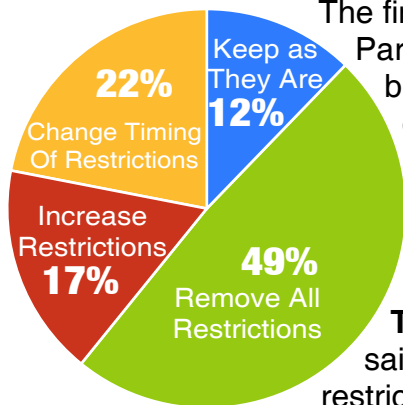

Ex-Warner Estate Insurance Update

After our report in **Focus 162**, many residents reported that they are also having problems with freehold agents aggressively demanding sky-high insurance payments.

The E17 Warner Resident's Association has paid for a legal opinion on the issue, which unfortunately concluded that the agents are not obliged to use the

cheapest insurance, and that taking this to a tribunal would not have a high chance of success. Although the Terrorism surcharges that many people are being forced to pay may be more open to challenge.

For more information, the Residents Association can be contacted at www.e17wra.org, and e17wra@gmail.com.

Working For You

Kitchener Road Park Events

Friends of the Earth in Waltham Forest are organising a wildflower planting day in **Kitchener Road Park** on Saturday 29th March, 10am to 3pm. All are welcome to come along and join in.

Reporting Back: Lloyd Park CPZ

The final results of the survey of the Lloyd Park Controlled Parking Zone are shown below. A majority of people want the current limits relaxed to some extent, with 29% wanted them kept as they are or tightened.

Focus Team member **Tulat Raja** said, "The restrictions on

weekend evening parking were introduced in 2002 after a campaign by the local resident's association. With the closure of the theatre since then perhaps the situation has changed."