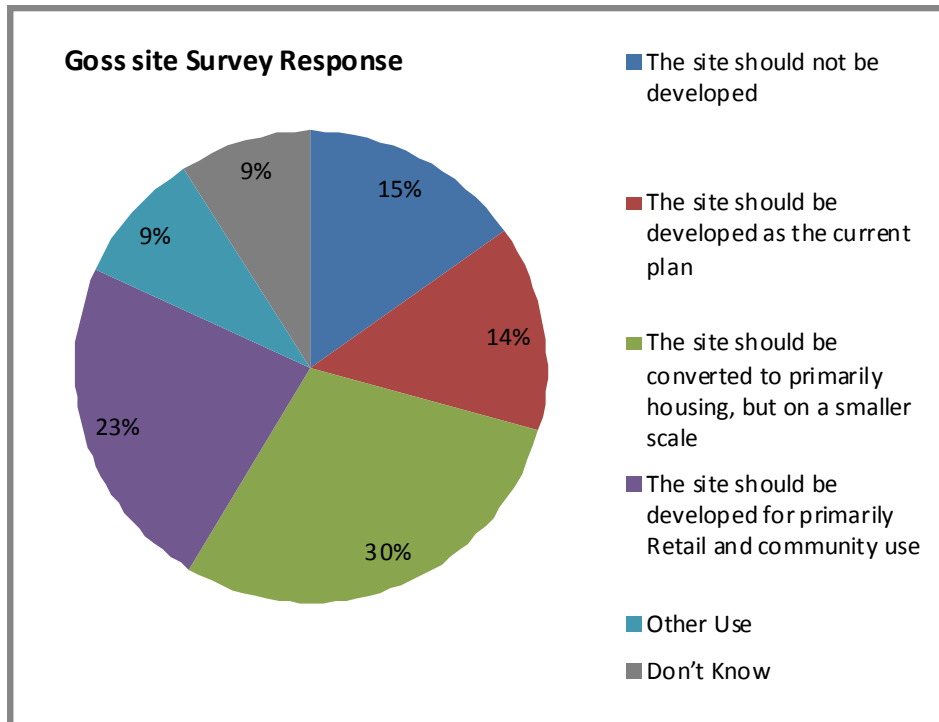

Labour Planning Disgrace!

Four Labour councillors voted in favour of the Goss Site planning application at a stormy planning meeting on 2nd July and forced it through over Lib Dem objections. The application is for 124 new flats and houses on the narrow site between Victoria Road and Fulbourne Road.

Your **Chapel End Focus Team** members had asked local residents for their views, with large numbers saying there were too many houses with not enough new parking or school places (see chart opposite). We passed this information to **Lib Dem Councillor Liz Phillips** who expressed these concerns at the meeting and voted against. Liz said, "I was impressed at the large turnout of local residents opposing the applications, and I was especially worried about the parking and the impact on the McDonald Road Healthcare centre".

Focus Team member Tulat Raja said, "How can Labour feel they represent the residents when they do not stand up for local concerns when it matters."

Chapel End Liberal Democrats fighting for YOU all year round